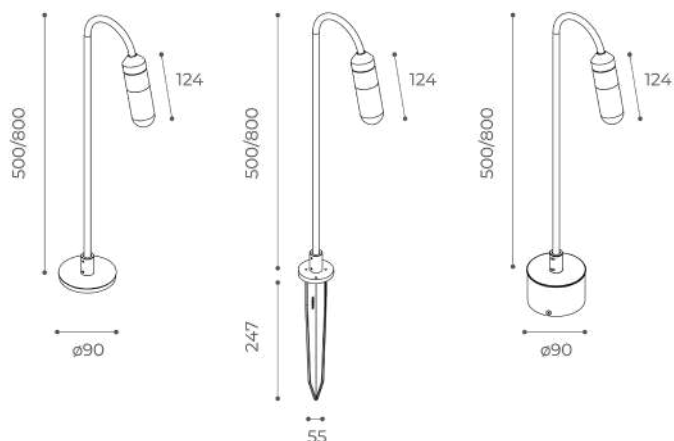

Muse Stilla Decò Bend-Shape

h500 / h800

Available finishes:

black

Light Source mid power led
Supply 24V / 220-240V
Dimmer only 24V (PWM)
CRI ≥90
Electrical Class II, III
IP rating 65
Application floor, ground
Diffuser sandblasted glass