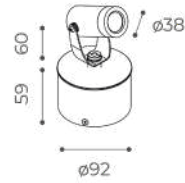

Dx Ø38 Stem Base h.60

18° | 36°