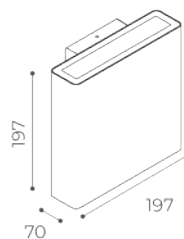

Divar

wall double emission