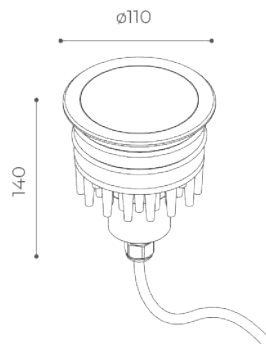

Zero 110

Available finishes:

aluminium

Light Source cob led
Supply 24V
Dimmer PWM
CRI ≥80
IP rating IP67
Electrical Class III
Application ground recessed
Diffuser tempered glass transparent

Power 24V 12Wled
Led Colour temp. 2700K / 3000K