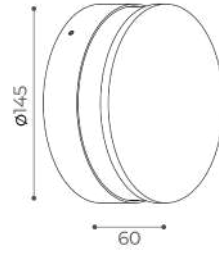

Eloise

white and black reflector