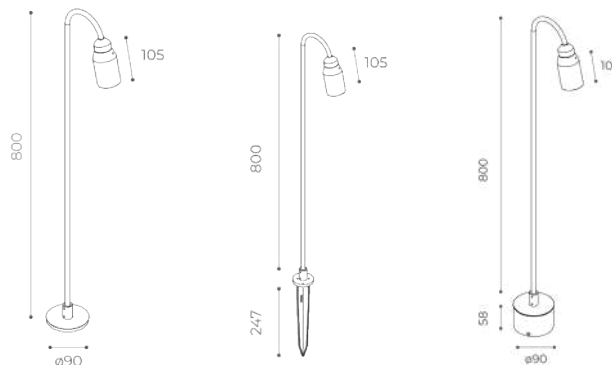

Muse Spot 03 Bend-Shape Stem

h800

Available finishes:

Light Source power led
Supply 24V / 220-240V
Dimmer only 24V (PWM)
CRI ≥80
Electrical Class II, III
IP rating 65
Application ground
Diffuser transparent tempered glass

Power 24V 5,8Wled - 6,3We
220-240V 5,8Wled - 8,6We
Led Colour temp. 2700/3000K

WITH BASE

				lm		black	
2700K 5,8Wled 6,3We	24V	III	▲ 10°	243	with honeycomb	90203211911	
			▲ 10°	405	without honeycomb	90203212011	
			▲ 26°	251	with honeycomb	9020325511	
			▲ 26°	432	without honeycomb	9020325611	
			▲ 52°	135	with honeycomb	9020325911	
			▲ 52°	409	without honeycomb	9020326011	
2700K 5,8Wled 6,3We	220-240V	II	▲ 10°	243	with honeycomb	90203111911	
			▲ 10°	405	without honeycomb	90203112011	
			▲ 26°	251	with honeycomb	9020315511	
			▲ 26°	432	without honeycomb	9020315611	
			▲ 52°	135	with honeycomb	9020315911	
			▲ 52°	409	without honeycomb	9020316011	
3000K 5,8Wled 6,3We	24V	III	▲ 10°	253	with honeycomb	90201211911	
			▲ 10°	422	without honeycomb	90201212011	
			▲ 26°	264	with honeycomb	9020125511	
			▲ 26°	455	without honeycomb	9020125611	
			▲ 52°	142	with honeycomb	9020125911	
			▲ 52°	431	without honeycomb	9020126011	
3000K 5,8Wled 6,3We	220-240V	II	▲ 10°	253	with honeycomb	90201111911	
			▲ 10°	422	without honeycomb	90201112011	
			▲ 26°	264	with honeycomb	9020115511	
			▲ 26°	455	without honeycomb	9020115611	
			▲ 52°	142	with honeycomb	9020115911	
			▲ 52°	431	without honeycomb	9020116011	

WITH SPIKE

				lm		black	
2700K 5,8Wled 6,3We	24V	III	▲ 10°	243	with honeycomb	90203212111	
			▲ 10°	405	without honeycomb	90203212211	
			▲ 26°	251	with honeycomb	9020315711	
			▲ 26°	432	without honeycomb	9020325811	
			▲ 52°	135	with honeycomb	9020326111	
			▲ 52°	409	without honeycomb	9020326211	
3000K 5,8Wled 6,3We	24V	III	▲ 10°	253	with honeycomb	90201212111	
			▲ 10°	422	without honeycomb	90201212211	
			▲ 26°	264	with honeycomb	9020125711	
			▲ 26°	455	without honeycomb	9020125811	
			▲ 52°	142	with honeycomb	9020126111	
			▲ 52°	431	without honeycomb	9020126211