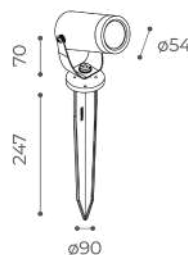

Dx Ø54 Stem Spike h.70