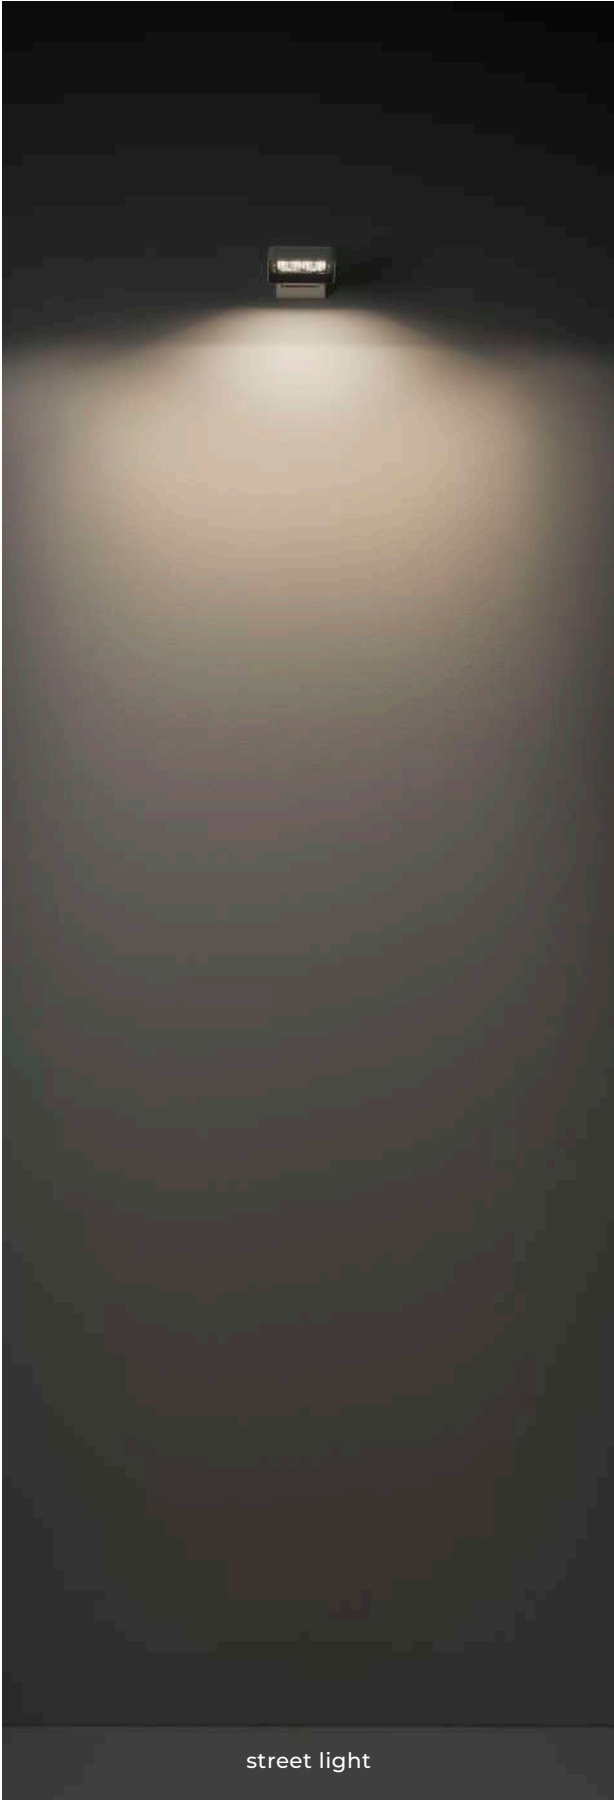

street light