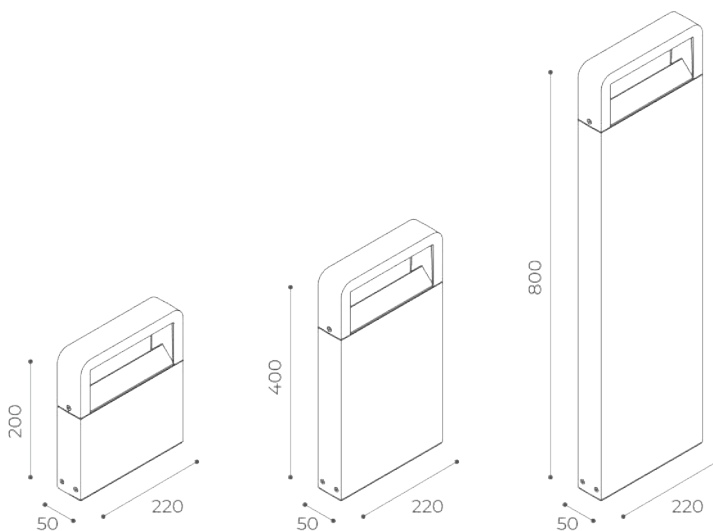

Metoo

bollard

Available finishes:

Light Source	mid power led	Power	220-240V 10Wled - 12,6We
Supply	220-240V	Led Colour temp.	2700K / 3000K
CRI	≥80		
IP rating	IP65		
Electrical Class	I		
Application	floor /ground		
Diffuser	transparent glass		

H200		lm	white	sand	graphite	aluminium	corten
2700K 10Wled 12,6We	220- 240V	444	900231012	900231013	900231014	900231015	900231018
3000K 10Wled 12,6We	220- 240V	468	900211012	900211013	900211014	900211015	900211018
H400		lm	white	sand	graphite	aluminium	corten
2700K 10Wled 12,6We	220- 240V	444	900231022	900231023	900231024	900231025	900231028
3000K 10Wled 12,6We	220- 240V	468	900211022	900211023	900211024	900211025	900211028
H800		lm	white	sand	graphite	aluminium	corten
2700K 10Wled 12,6We	220- 240V	444	900231032	900231033	900231034	900231035	900231038
3000K 10Wled 12,6We	220- 240V	468	900211032	900211033	900211034	900211035	900211038