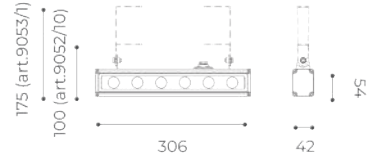

Lightsaber power led

L306mm

Available finishes:

Light Source power led
Power 220-240V
Dimmer not
CRI ≥80
IP Rating IP65
Electrical Class I
Application wall, floor, roof
Diffuser tempered extra-clear glass, silk-screened

Power 220-240V 12Wled - 15,6We
Led Colour temp. 2700K / 3000K