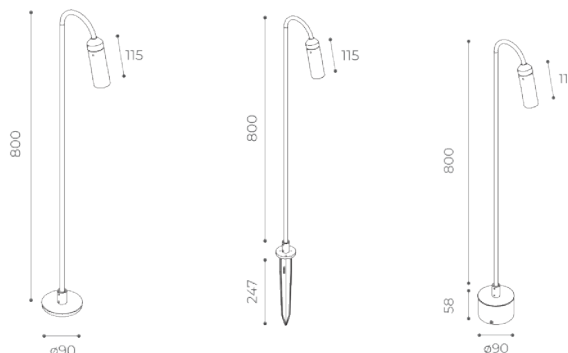

Muse Spot 02 Bend-Shape Stem

h800

Available finishes:

Light Source power led
Supply 24V / 220-240V
Dimmer only 24V (PWM)
CRI ≥80
Electrical Class II, III
IP rating 65
Application ground
Diffuser transparent tempered glass

Power 24V 2Wled- 3We
220-240V 2Wled - We
Led Colour temp. 2700/3000K

WITH BASE

				lm		black	
2700K 2Wled 3We	24V	III		18°	98	with honeycomb	9020323911
				18°	169	without honeycomb	9020324011
				36°	75	with honeycomb	9020324311
				36°	224	without honeycomb	9020324411

				lm		black	
2700K 2Wled 2,8We	220-240V	II		18°	98	with honeycomb	9020313911
				18°	169	without honeycomb	9020314011
				36°	75	with honeycomb	9020314311
				36°	224	without honeycomb	9020314411

				lm		black	
3000K 2Wled 3We	24V	III		18°	103	with honeycomb	9020123911
				18°	178	without honeycomb	9020124011
				36°	79	with honeycomb	9020124311
				36°	236	without honeycomb	9020124411

				lm		black	
3000K 2Wled 2,8We	220-240V	II		18°	103	with honeycomb	9020113911
				18°	178	without honeycomb	9020114011
				36°	79	with honeycomb	9020114311
				36°	236	without honeycomb	9020114411

WITH SPIKE

				lm		black	
2700K 2Wled 3We	24V	III		18°	98	with honeycomb	9020324111
				18°	169	without honeycomb	9020324211
				36°	75	with honeycomb	9020324511
				36°	224	without honeycomb	9020324611

				lm		black	
3000K 2Wled 3We	24V	III		18°	103	with honeycomb	9020124111
				18°	178	without honeycomb	9020124211
				36°	79	with honeycomb	9020124511
				36°	236	without honeycomb	9020124611