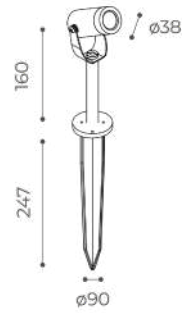

Dx Ø38 Stem Spike h.160

18° | 36°

Available finishes:

Light Source power led
Supply 24V
Dimmer PWM
CRI ≥80
IP rating IP65
Electrical Class III
Application ground
Diffuser transparent glass

Power 24V 2Wled - 3We
Led Colour temp. 2700K / 3000K