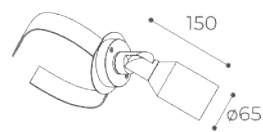

Tree Spot 05

strap length l 1000mm

Available finishes:

Light Source power led
Supply 24V
Dimmer PWM
CRI ≥80
Electrical Class III
IP rating 65
Application tree
Diffuser transparent tempered glass

Power 24V 9Wled - 10We
Led Colour temp. 2700/3000K