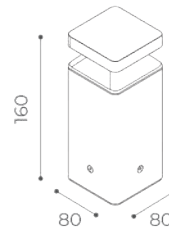

Matita Square

h160