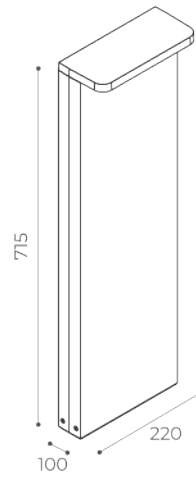

Zeus

h715

Available finishes:

- white
- sand
- graphite
- aluminium
- corten

Light Source mid power led
Supply 220-240V
Dimmer upon request
CRI ≥80
Electrical Class II
IP rating 65
Application ground
Diffuser transparent tempered glass

Power 220-240V 10Wled 12,6We
Led Colour temp. 2700K/3000K

h715

		lm	white	sand	graphite	aluminium	corten
2700K	220- 240V	645	901531062	901531063	901531064	901531065	901531068
10Wled							
12,6 We							
3000K	220- 240V	672	901511062	901511063	901511064	901511065	901511068
10Wled							
12,6 We