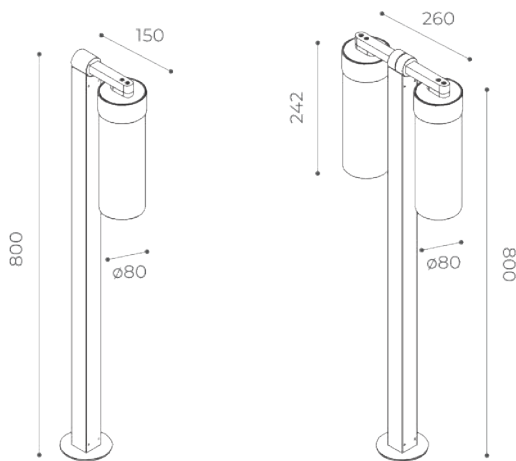

Gler Sun

bollard h800

Available finishes:

Light Source mid power led
Supply 220-240V
Dimmer phase cut
CRI ≥80
Electrical Class I
IP rating 65
Application ground
Diffuser borosilicate glass

Power 10W - 2x10W
Led Colour temp. 2700K - 3000K

		lm		white	sand	graphite	aluminium	corten	black	bronze
2700K	220-240V	398	Transparent Glass	902331052	902331053	902331054	902331055	902331058	9023310511	902331059
	10W@230V	368	Sandblasted Glass	902331072	902331073	902331074	902331075	902331078	9023310711	902331079
		lm		white	sand	graphite	aluminium	corten	black	bronze
3000K	220-240V	414	Transparent Glass	902311052	902311053	902311054	902311055	902311058	9023110511	902311059
	10W@230V	383	Sandblasted Glass	902311072	902311073	902311074	902311075	902311078	9023110711	902311079
		lm		white	sand	graphite	aluminium	corten	black	bronze
2700K	220-240V	803	Transparent Glass	902331092	902331093	902331094	902331095	902331098	9023310911	902331099
	2X10W@230V	755	Sandblasted Glass	902331112	902331113	902331114	902331115	902331118	9023311211	902331129
		lm		white	sand	graphite	aluminium	corten	black	bronze
3000K	220-240V	836	Transparent Glass	902311092	902311093	902311094	902311095	902311098	9023110911	902311099
	2X10W@230V	787	Sandblasted Glass	902311112	902311113	902311114	902311115	902311118	9023111211	902311129

ACCESSORIES:

code 9062 | anchor bolts Ø88x165mm