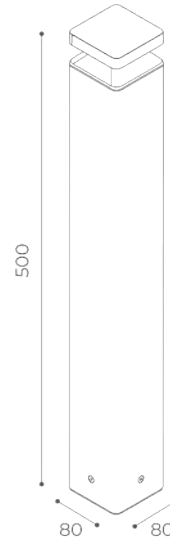

Matita Square

h500

Available finishes:

- white
- sand
- graphite
- aluminium
- corten

Light Source mid power led
Supply 220-240V
CRI ≥80
Electrical Class II
IP rating 65
Application ground
Diffuser frosted polycarbonate

Power 220-240V 6,2Wled 8,5We
Led Colour temp. 2700K/3000K

			lm	white	sand	graphite	aluminium	corten
2700K 6,2Wled 8,5 We	220- 240V	White Reflector	350	901331062	901331063	901331064	901331065	901331068
		Black Reflector	212	901331072	901331073	901331074	901331075	901331078
3000K 6,2Wled 8,5 We	220- 240V	White Reflector	368	901311062	901311063	901311064	901311065	901311068
		Black Reflector	223	901311072	901311073	901311074	901311075	901311078

ACCESSORIES:

code 9041 | anchor bolts □76(100 min) x 160mm