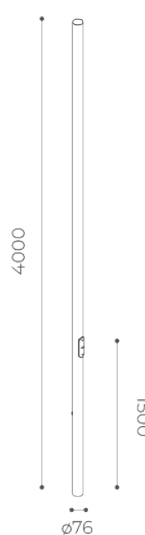

Ø60mm
h2600mm
colour **White**

code **90692**

Ø60mm
h2600mm
colour **Sand**

code **90693**

Ø60mm
h2600mm
colour **Graphite**

code **90694**

Ø76mm
h4000mm
colour **White**

code **90622**