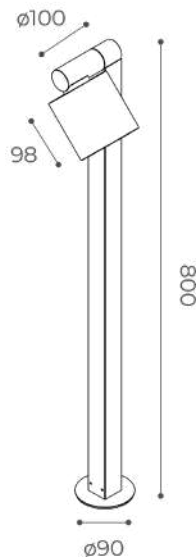

Muse Spot 01 Bollard

h800

Available finishes:

- white
- sand
- aluminium
- black

Light Source cob led
Supply 220-240V
CRI ≥80
Electrical Class II
IP rating 65
Application ground
Diffuser transparent tempered glass

Power 12Wled/15We
Led Colour temp. 2700/3000K

SUPPORT ONLY:

- black

		lm		white	sand	aluminium	black	
2700K 12Wled 15We	220-240V	▲ 15°		with honeycomb	9020311002	9020311003	9020311005	90203110011
		▲ 15°	1237	without honeycomb	9020311012	9020311013	9020311015	90203110111
		▲ 26°		with honeycomb	9020311022	9020311023	9020311025	90203110211
		▲ 26°	1182	without honeycomb	9020311032	9020311033	9020311035	90203110311
		▲ 36°		with honeycomb	9020311042	9020311043	9020311045	90203110411
		▲ 36°	1182	without honeycomb	9020311052	9020311053	9020311055	90203110511
		▲ 60°	1098	without honeycomb	9020311062	9020311063	9020311065	90203110611

		lm		white	sand	aluminium	black	
3000K 12Wled 15We	220-240V	▲ 15°		with honeycomb	9020111002	9020111003	9020111005	90201110011
		▲ 15°	1288	without honeycomb	9020111012	9020111013	9020111015	90201110111
		▲ 26°		with honeycomb	9020111022	9020111023	9020111025	90201110211
		▲ 26°	1230	without honeycomb	9020111032	9020111033	9020111035	90201110311
		▲ 36°		with honeycomb	9020111042	9020111043	9020111045	90201110411
		▲ 36°	1230	without honeycomb	9020111052	9020111053	9020111055	90201110511
		▲ 60°	1144	without honeycomb	9020111062	9020111063	9020111065	90201110611