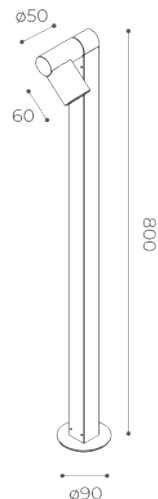

Muse Spot 04

bollard h800

Available finishes:

Light Source	power led
Supply	24V / 220-240V
Dimmer	only 24V (PWM)
CRI	≥80
Electrical Class	II, III
IP rating	65
Application	ground
Diffuser	transparent tempered glass

Power	24V 5,8Wled- 6,3We 220-240V 5,8Wled - 8,6We
Led Colour temp.	2700/3000K