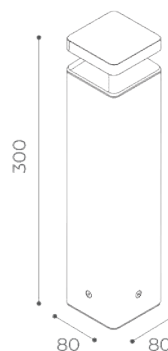

Matita Square

h300