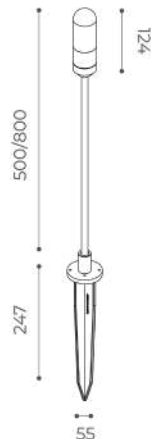

Muse Stilla Decò Stem

h500 / h800

Available finishes:

Light Source mid power led
Supply 24V / 220-240V
Dimmer only 24V (PWM)
CRI ≥90
Electrical Class II, III
IP rating 65
Application floor, ground, roof
Diffuser sandblasted glass

Power 24V 1,5Wled
220-240V 1,5Wled 1,4We
Led Colour temp. 2700/3000K