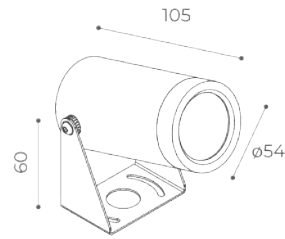

Dx Ø54

10° | 26° | 52°

Available finishes:

Light Source power led
Supply 24V / 220-240V
Dimmer only 24V (PWM)
CRI ≥80
IP rating IP65
Electrical Class II, III
Application wall, ground, roof
Diffuser transparent glass

Power 24V 5,8Wled -6,3We
220-240V 5,8Wled - 6,9We
Led Colour temp. 2700K / 3000K