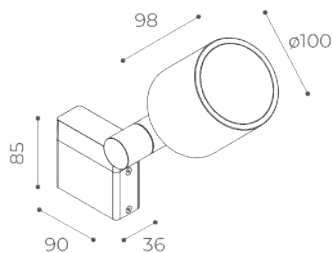

Muse Spot 01

small box

Available finishes:

Light Source cob led
Supply 220-240V
CRI ≥80
Electrical Class II
IP rating 65
Application wall, ground, roof
Diffuser transparent tempered glass

Power 12Wled/15We
Led Colour temp. 2700/3000K