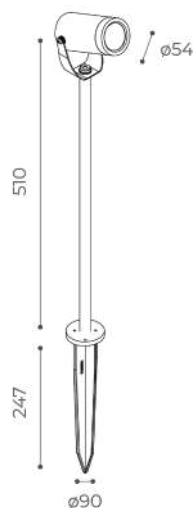

Dx Ø54 Stem Spike h.510

10° | 26° | 52°

Available finishes:

Light Source power led
Supply 24V / 220-240V
Dimmer only 24V (PWM)
CRI ≥80
IP rating IP65
Electrical Class II, III
Application ground
Diffuser transparent glass

Power 24V 5,8Wled -6,3We
220-240V 5,8Wled - 6,9We
Led Colour temp. 2700K / 3000K