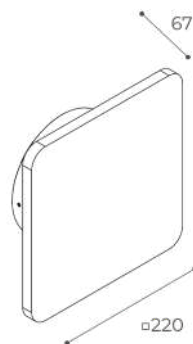

Mimicry Square

Available finishes:

natural clay

Light Source mid power led
Supply 220-240V
CRI ≥80
Electrical Class I
IP rating 65
Application wall
Diffuser transparent polycarbonate
Shape square

Power 220-240v 10Wled - 13We
Led Colour temp. 2700K/3000K
Emission 360°

		lm	natural clay
2700K 10Wled 13We	220-240V	593	901831010

		lm	natural clay
3000K 10Wled 13We	220-240V	625	901811010

Mimicry is sold ready to be painted; if you want to use it with its natural finish, it must be specified when ordering, and a specific protective treatment will be applied. After treatment the fixture can't be painted.

Mimicry è venduta per essere verniciata, se si vuole utilizzare con effetto naturale va indicato in fase d'ordine, verrà così eseguito un trattamento protettivo specifico. Il prodotto trattato non può essere verniciato.