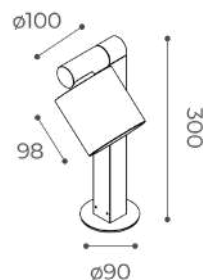

Muse Spot 01 Bollard

h300