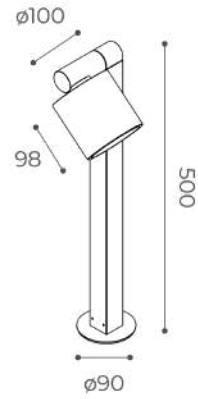

Muse Spot 01 Bollard

h500