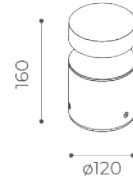

Matita

h160