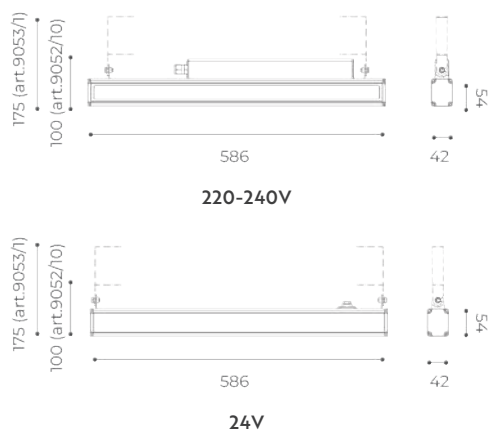

Lightsaber mid power led

L584mm

Available finishes:

Light Source mid power led
Power 24V - 220-240V
Dimmer upon request
CRI ≥80
IP Rating IP65
Electrical Class I, III
Application wall, floor, roof
Diffuser tempered extra-clear glass, silk-screened

Power 24V 16,2Wled
220-240V 16,2Wled-17,6We
Led Colour temp. 2700K/3000K

				lm	graphite	aluminium
2700K 16,2Wled	24V III	▲ 44°	1338	901732144	901732145	
		▲ 80°	1133	901732034	901732035	
		● 31°x88°	1108	901732044	901732045	

				lm	graphite	aluminium
3000K 16,2Wled	24V III	▲ 44°	1409	901712144	901712145	
		▲ 80°	1193	901712034	901712035	
		● 31°x88°	1166	901712044	901712045	

				lm	graphite	aluminium
2700K 16,2Wled 17,6We	220-240V	▲ 44°	1338	901731234	901731235	
		▲ 80°	1133	901731174	901731175	
		● 31°x88°	1108	901732054	901732055	

				lm	graphite	aluminium
3000K 16,2Wled 17,6We	220-240V	▲ 44°	1409	901711234	901711235	
		▲ 80°	1193	901711174	901711175	
		● 31°x88°	1166	901712054	901712055