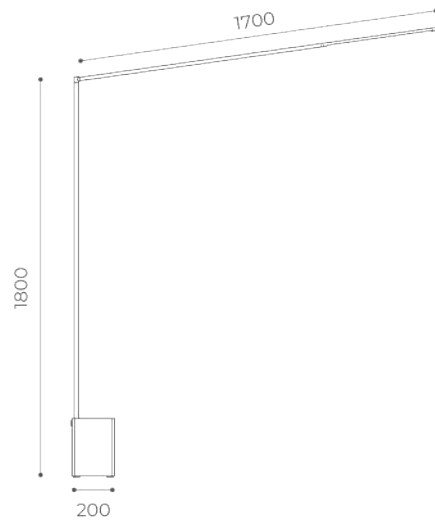

Bella è dimmerabile 10%-100% e attivabile tramite il soft touch sensor alloggiato nella fessura frontale della base.

DESIGN PLUS

powered by: **light+building**

2022

Bella

L 1700

Available finishes:

Light Source	mid power led
Supply	cell lithium battery; 230V
Dimmer	yes
CRI	≥80
Electrical Class	III, II
IP rating	65 - 20
Application	floor portable
Diffuser	polyurethane opal resin