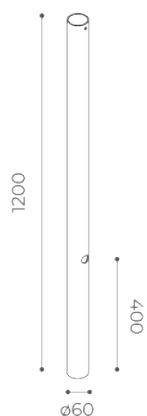

ACCESSORIES

Ø60mm
h1200mm
colour **White**

code **90672**

Ø60mm
h1200mm
colour **Sand**

code **90673**

Ø60mm
h1200mm
colour **Graphite**

code **90674**