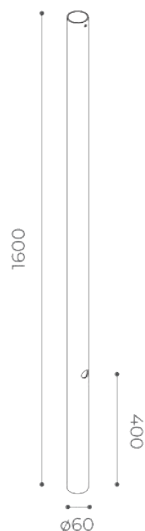

Ø60mm
h1600mm
colour **White**

code **90682**

Ø60mm
h1600mm
colour **Sand**

code **90683**

Ø60mm
h1600mm
colour **Graphite**

code **90684**