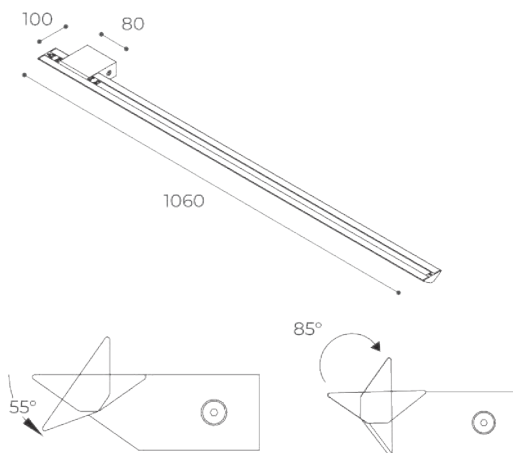

Root Indoor

SX

Available finishes:

Light Source
Supply
CRI
IP rating
Electrical Class
Application
Diffuser
Shape

mid power led
220-240V
≥80
IP20
II
wall, roof
opal resin
rectangular

Power 220-240V - 8,1Wled - 10,2We
Led Colour temp. 2800K / 3150K

indirect lighting only

		lm	white	sand	graphite	aluminium	corten
2800K 8,1Wled 10,2We	220- 240V	548	901631032	901631033	901631034	901631035	901631038
		lm	white	sand	graphite	aluminium	corten
3150K 8,1Wled 10,2We	220- 240V	577	901611032	901611033	901611034	901611035	901611038

The light colour of this fixture may shift by approximately ±150K due to the protective resin covering the leds.

La tonalità di colore è soggetta ad una variazione di ±150K dovuta all'applicazione di resina protettiva sui led.