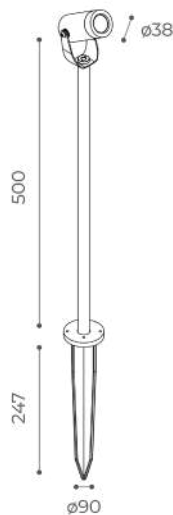

Dx Ø38 Stem Spike h.500

18° | 36°

Available finishes:

Light Source power led
Supply 24V
Dimmer PWM
CRI ≥80
IP rating IP65
Electrical Class III
Application ground
Diffuser transparent glass

Power 24V 2Wled - 3We
Led Colour temp. 2700K / 3000K

		fascio	lm	aluminium	bronze	black
2700K 2Wled 3We	24V	▲ 18° with honeycomb	98	900432076	900432079	900432077
		▲ 36° with honeycomb	74	900432106	900432109	900432107
		▲ 18° without honeycomb	103	900432266	900432269	900432267
		▲ 36°	222	900432296	900432299	900432297

		fascio	lm	aluminium	bronze	black
3000K 2Wled 3We	24V	▲ 18° with honeycomb	103	900412076	900412079	900412077
		▲ 36° with honeycomb	78	900412106	900412109	900412107
		▲ 18° without honeycomb	178	900412266	900412269	900412267
		▲ 36° without honeycomb	234	900412296	900412299	900412297