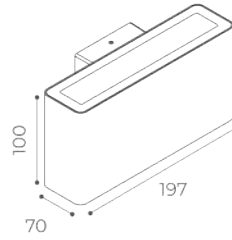

Divar

wall double emission h100