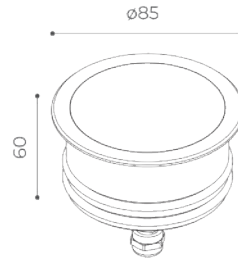

Zero 85

Available finishes:

aluminium

Light Source power led
Supply 24V
Dimmer PWM
CRI ≥80
IP rating IP67
Electrical Class III
Application ground recessed
Diffuser tempered glass transparent

Power 24V 5,5Wled
Led Colour temp. 3000K