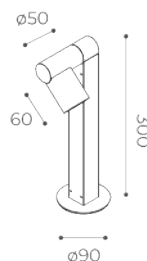

Muse Spot 04

bollard h300

Available finishes:

Light Source	power led
Supply	24V / 220-240V
Dimmer	only 24V (PWM)
CRI	≥80
Electrical Class	II, III
IP rating	65
Application	ground
Diffuser	transparent tempered glass

Power	24V 5,8Wled - 6,3We 220-240V 5,8Wled - 8,6We
Led Colour temp.	2700/3000K