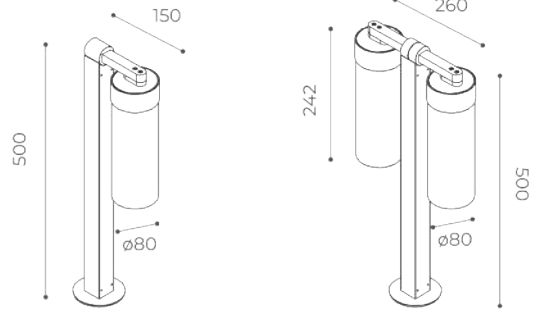

Gler Sun

bollard h500

Available finishes:

Light Source mid power led
Supply 220-240V
Dimmer phase cut
CRI ≥80
Electrical Class I
IP rating 65
Application ground
Diffuser borosilicate glass

Power 10W - 2x10W
Led Colour temp. 2700K - 3000K

		lm		white	sand	graphite	aluminium	corten	black	bronze
2700K	220-240V	398	Transparent Glass	902331042	902331043	902331044	902331045	902331048	9023310411	902331049
10W@230V		368	Sandblasted Glass	902331062	902331063	902331064	902331065	902331068	9023310611	902331069
		lm		white	sand	graphite	aluminium	corten	black	bronze
3000K	220-240V	414	Transparent Glass	902311042	902311043	902311044	902311045	902311048	9023110411	902311049
10W@230V		383	Sandblasted Glass	902311062	902311063	902311064	902311065	902311068	9023110611	902311069
		lm		white	sand	graphite	aluminium	corten	black	bronze
2700K	220-240V	803	Transparent Glass	902331082	902331083	902331084	902331085	902331088	9023310811	902331089
2X10W@230V		755	Sandblasted Glass	902331102	902331103	902331104	902331105	902331108	9023311011	902331109
		lm		white	sand	graphite	aluminium	corten	black	bronze
3000K	220-240V	836	Transparent Glass	902311082	902311083	902311084	902311085	902311088	9023110811	902311089
2X10W@230V		787	Sandblasted Glass	902311102	902311103	902311104	902311105	902311108	9023111011	902311109

ACCESSORIES:

code 9062 | anchor bolts Ø88x165mm