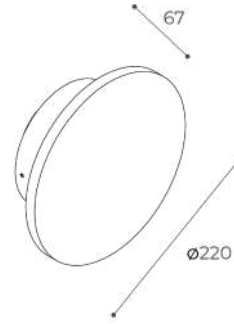

Mimicry Round

Available finishes:

Light Source mid power led
Supply 220-240V
CRI ≥80
Electrical Class I
IP rating 65
Application wall
Diffuser transparent polycarbonate
Shape round

Power 220-240v 10Wled - 13We
Led Colour temp. 2700K/3000K
Emission 360°

		lm	natural clay
2700K 10Wled 13We	220-240V	597	901831000

		lm	natural clay
3000K 10Wled 13We	220-240V	629	901811000

Mimicry is sold ready to be painted; if you want to use it with its natural finish, it must be specified when ordering, and a specific protective treatment will be applied. After treatment the fixture can't be painted.

Mimicry è venduta per essere verniciata, se si vuole utilizzare con effetto naturale va indicato in fase d'ordine, verrà così eseguito un trattamento protettivo specifico. Il prodotto trattato non può essere verniciato.