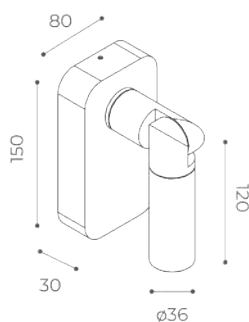

Muse Turn Box

Spot 02

Available finishes:

black

Light Source power led
Supply 220-240V
CRI ≥80
Electrical Class II
IP rating 65
Application wall, ground, roof
Diffuser transparent tempered glass

Power 220-240V 2Wled - 2,8We
Led Colour temp. 2700/3000K