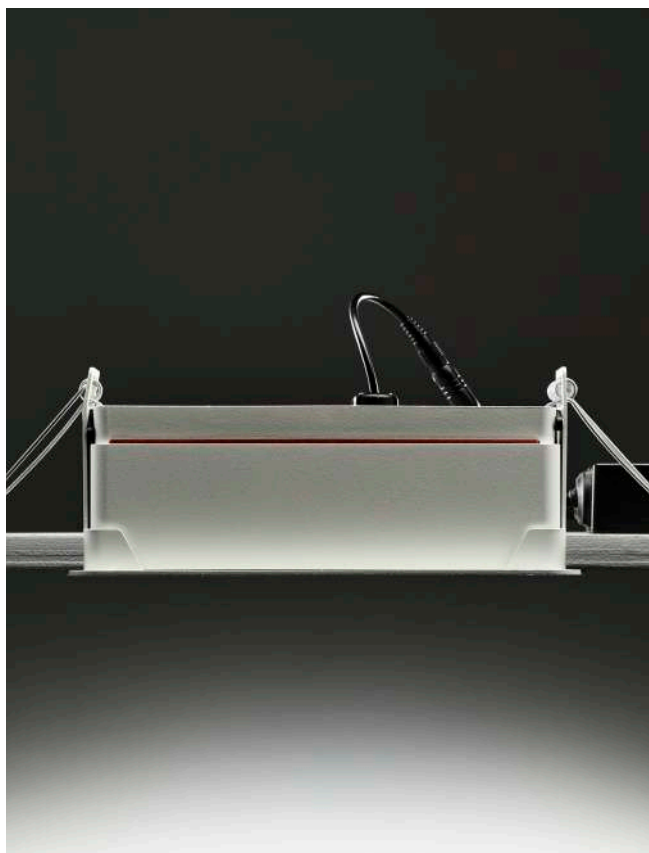

ACCESSORIES

Metal box for concrete installation
385x162x125mm

code **9079**

ACCESSORIES:

code **9079**