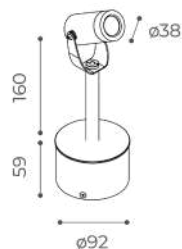

Dx Ø38 Stem Base h.160

18° | 36°