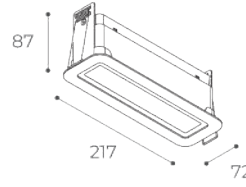

Divar Recessed

Available finishes:

white

Light Source
Supply
Dimmer
CRI
IP rating
Electrical Class
Application
Diffuser

power led / mid power led
220-240V
upon request
≥80
IP65
II
ceiling
transparent glass / sandblasted

Power

Led Colour temp.

220-240V 12,1Wled 15,4We
5,7Wled 7,2 We
2700K / 3000K