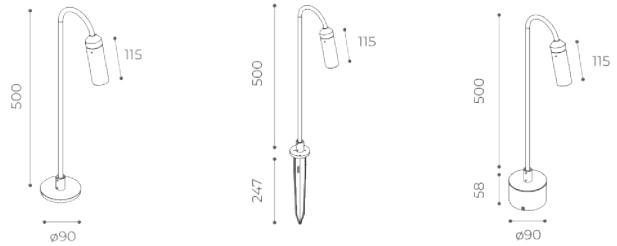

Muse Spot 02 Bend-Shape Stem

h500

Available finishes:

black

Light Source power led
Supply 24V / 220-240V
Dimmer only 24V (PWM)
CRI ≥80
Electrical Class II, III
IP rating 65
Application ground
Diffuser transparent tempered glass

Power 24V 2Wled- 3We
220-240V 2Wled - 2,8We
Led Colour temp. 2700/3000K

WITH BASE

				lm		black	
2700K 2Wled 3We	24V	III	18°	98	with honeycomb	9020323111	
			18°	169	without honeycomb	9020323211	
			36°	75	with honeycomb	9020323511	
			36°	224	without honeycomb	9020323611	

				lm		black	
2700K 2Wled 2,8We	220-240V	II	18°	98	with honeycomb	9020313111	
			18°	169	without honeycomb	9020313211	
			36°	75	with honeycomb	9020313511	
			36°	224	without honeycomb	9020313611	

				lm		black	
3000K 2Wled 3We	24V	III	18°	103	with honeycomb	9020123111	
			18°	178	without honeycomb	9020123211	
			36°	79	with honeycomb	9020123511	
			36°	236	without honeycomb	9020123611	

				lm		black	
3000K 2Wled 2,8We	220-240V	II	18°	103	with honeycomb	9020113111	
			18°	178	without honeycomb	9020113211	
			36°	79	with honeycomb	9020113511	
			36°	236	without honeycomb	9020113611	

WITH SPIKE

				lm		black	
2700K 2Wled 3We	24V	III	18°	98	with honeycomb	9020323311	
			18°	169	without honeycomb	9020323411	
			36°	75	with honeycomb	9020323711	
			36°	224	without honeycomb	9020323811	

				lm		black	
3000K 2Wled 3We	24V	III	18°	103	with honeycomb	9020123311	
			18°	178	without honeycomb	9020123411	
			36°	79	with honeycomb	9020123711	
			36°	236	without honeycomb	9020123811