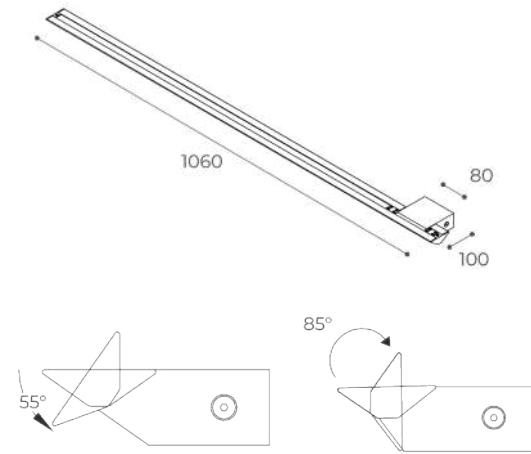

Root Indoor

dx

Available finishes:

Light Source
Supply
CRI
IP rating
Electrical Class
Application
Diffuser
Shape

mid power led
220-240V
≥80
IP20
II
wall, roof
opal resin
rectangular

Power 220-240V - 8,1Wled - 10,2We
Led Colour temp. 2800K / 3150K

indirect lighting only

		lm	white	sand	graphite	aluminium	corten
2800K 8,1Wled 10,2We	220-240V	548	901631022	901631023	901631024	901631025	901631028
		lm	white	sand	graphite	aluminium	corten
3150K 8,1Wled 10,2We	220-240V	577	901611022	901611023	901611024	901611025	901611028

The light colour of this fixture may shift by approximately ±150K due to the protective resin covering the leds.

La tonalità di colore è soggetta ad una variazione di ±150K dovuta all'applicazione di resina protettiva sui led.