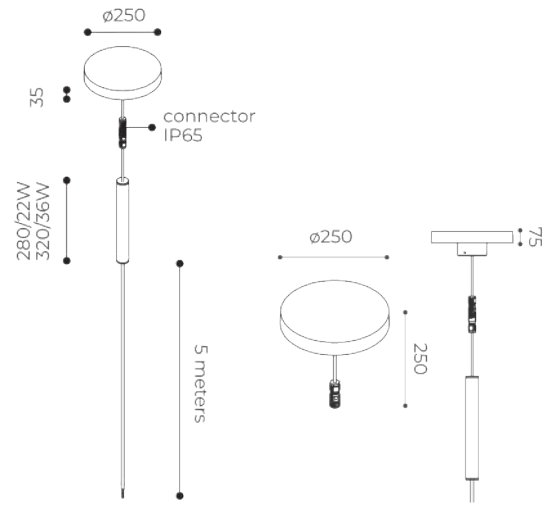

Nail Transparent Glass

Ø60/Ø76

Available finishes:

Light Source
Supply
Dimmer
CRI
IP rating
Electrical Class
Application
Diffuser

power led
220-240V
upon request
≥80
IP65
I
top pole
tempered transparent glass

Power 220-240V 36WeLed 40We
Led Colour temp. 3000K

Ø60

			lm	white	sand	graphite
3000K	220- 240V	▲ 30°	4960	902111002	902111003	902111004
36Wled		▲ 130°	4660	902111012	902111013	902111014
40We		▲ 150°	3990	902111022	902111023	902111024

Ø76

			lm	white	sand	graphite
3000K	220- 240V	▲ 30°	4960	902111032	902111033	902111034
36Wled		▲ 130°	4660	902111042	902111043	902111044
40We		▲ 150°	3990	902111052	902111053	902111054