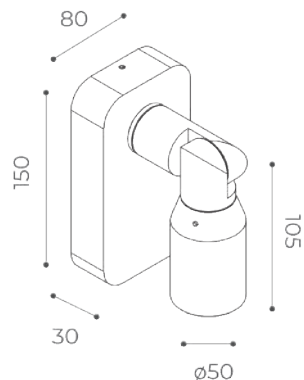

Muse Turn Box

Spot 03

Available finishes:

Light Source power led
Supply 220-240V
CRI ≥80
Electrical Class II
IP rating 65
Application wall, ground, roof
Diffuser transparent tempered glass

Power 220-240V 5,8Wled - 8,6We
Led Colour temp. 2700/3000K

				lm	black
2700K 5,8Wled 8,6We	220-240V	10° ▲	with honeycomb	243	90203110711
		10° ▲	without honeycomb	405	90203110811
		26° ▲	with honeycomb	251	9020311511
		26° ▲	without honeycomb	432	9020311611
		52° ▲	with honeycomb	135	9020311711
		52° ▲	without honeycomb	409	9020311811

				lm	black
3000K 5,8Wled 8,6We	220-240V	10° ▲	with honeycomb	253	90201110711
		10° ▲	without honeycomb	422	90201110811
		26° ▲	with honeycomb	264	9020111511
		26° ▲	without honeycomb	455	9020111611
		52° ▲	with honeycomb	142	9020111711
		52° ▲	without honeycomb	431	9020111811