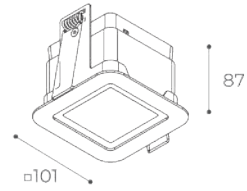

Talon Recessed

Available finishes:

white

Light Source power led / mid power led
Supply 220-240V
Dimmer upon request
CRI ≥80
IP rating IP65
Electrical Class II
Application ceiling
Diffuser transparent glass / sandblasted

Power 220-240V 8,2Wled 10,7
4,8Wled 5,8We
Led Colour temp. 2700K / 3000K