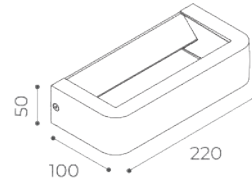

Metoo

wall

Available finishes:

Light Source
Supply
CRI
IP rating
Electrical Class
Application
Diffuser

mid power led
220-240V
≥80
IP65
|
ceiling, wall
tempered transparent glass

Power 220-240V 10W@230V
Led Colour temp. 2700K / 3000K

		lm	white	sand	graphite	aluminium	corten
2700K 10W@230V	220-240V	444	900231042	900231043	900231044	900231045	900231048
		lm	white	sand	graphite	aluminium	corten
3000K 10W@230V	220-240V	468	900211042	900211043	900211044	900211045	900211048