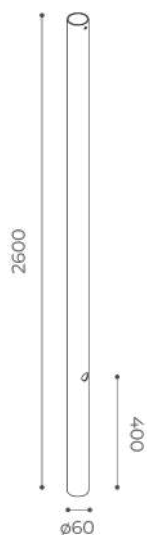

Ø60mm
h2600mm
colour **White**

code **90692**

Ø60mm
h2600mm
colour **Sand**

code **90693**

Ø60mm
h2600mm
colour **Graphite**

code **90694**

Ø76mm
h4000mm
colour **White**

code **90622**