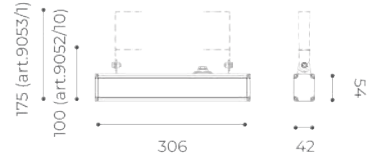

Lightsaber mid power led

L306mm

Available finishes:

Light Source mid power led
Power 24V - 220-240V
Dimmer not
CRI ≥80
IP Rating IP65
Electrical Class I, III
Application wall, floor, roof
Diffuser tempered extra-clear glass, silk-screened

Power 24V 8,2Wled
220-240V 8,2Wled-10,8We
Led Colour temp. 2700K/3000K