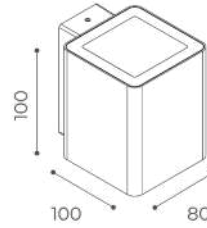

Talon Wall

biemission h100