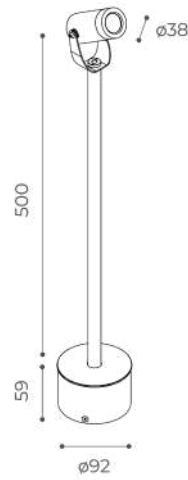

Dx Ø38 Stem Base h.500

18° | 36°

Available finishes:

Light Source power led
Supply 220-240V
Dimmer not
CRI ≥80
IP rating IP65
Electrical Class II
Application ground
Diffuser transparent glass

Power 220-240V 2Wled - 3,5We
Led Colour temp. 2700K / 3000K

		fascio	lm	aluminium	bronze	black
2700K	220-240V	▲ 18° with honeycomb	98	900431456	900431459	900431457
2Wled		▲ 36° with honeycomb	74	900431516	900431519	900431517
3,5We		▲ 18° without honeycomb	103	900431486	900431489	900431487
		▲ 36° without honeycomb	222	900431546	900431549	900431547

		fascio	lm	aluminium	bronze	black
3000K	220-240V	▲ 18° with honeycomb	103	900411456	900411459	900411457
2Wled		▲ 36° with honeycomb	78	900411516	900411519	900411517
3,5We		▲ 18° without honeycomb	178	900411486	900411489	900411487
		▲ 36° without honeycomb	234	900411546	900411549	900411547