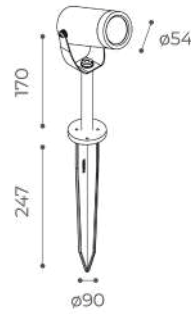

Dx Ø54 Stem Spike h.170

10° | 26° | 52°

Available finishes:

Light Source power led
Supply 24V / 220-240V
Dimmer only 24V (PWM)
CRI ≥80
IP rating IP65
Electrical Class II, III
Application ground
Diffuser transparent glass

Power 24V 5,8Wled -6,3We
220-240V 5,8Wled - 6,9We
Led Colour temp. 2700K / 3000K