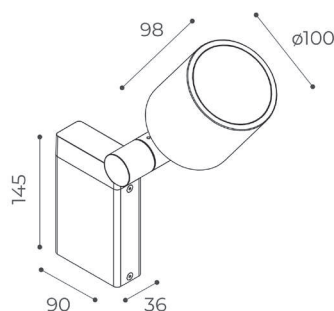

Muse Spot 01

big box

Available finishes:

Light Source cob led
Supply 220-240V
Dimmer yes
CRI ≥80
Electrical Class II
IP rating 65
Application wall, ground, roof
Diffuser transparent tempered glass

Power 12Wled/15We
Led Colour temp. 2700/3000K