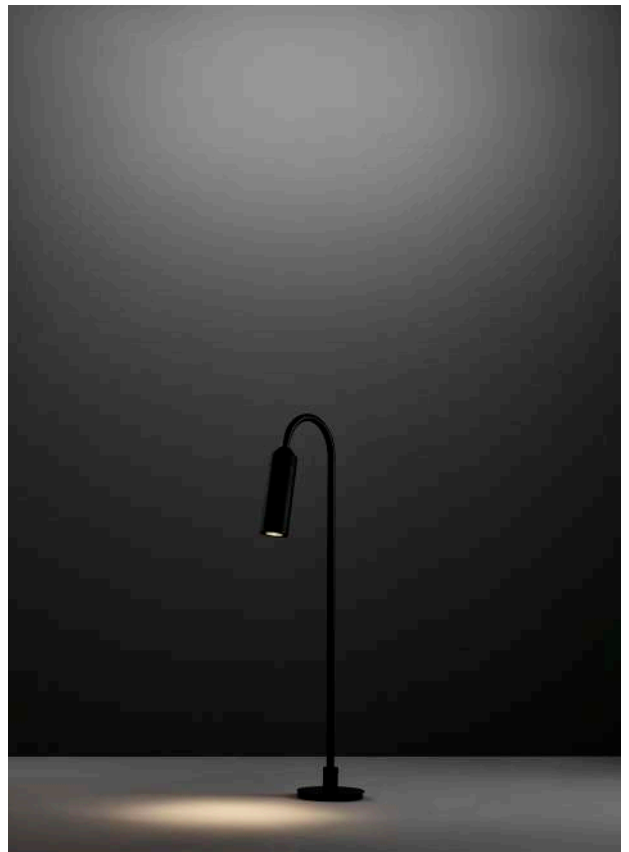

Power	24V 5,8Wled- 6,3We 220-240V 5,8Wled - 8,6We
Led Colour temp.	2700/3000K

				lm		black	
2700K 5,8Wled 8,6We	220-240V	II	▲ 10°	243	with honeycomb	90203111311	
			▲ 10°	405	without honeycomb	90203111411	
			▲ 26°	251	with honeycomb	9020312711	
			▲ 26°	432	without honeycomb	9020312811	
			▲ 52°	135	with honeycomb	9020312911	
			▲ 52°	409	without honeycomb	9020313011	
				lm		black	
2700K 5,8Wled 6,3We	24V	III	▲ 10°	243	with honeycomb	90203211311	
			▲ 10°	405	without honeycomb	90203211411	
			▲ 26°	251	with honeycomb	9020322711	
			▲ 26°	432	without honeycomb	9020322811	
			▲ 52°	135	with honeycomb	9020322911	
			▲ 52°	409	without honeycomb	9020323011	
				lm		black	
3000K 5,8Wled 8,6We	220-240V	II	▲ 10°	253	with honeycomb	90201111311	
			▲ 10°	422	without honeycomb	90201111411	
			▲ 26°	264	with honeycomb	9020112711	
			▲ 26°	455	without honeycomb	9020112811	
			▲ 52°	142	with honeycomb	9020112911	
			▲ 52°	431	without honeycomb	9020113011	
				lm		black	
3000K 5,8Wled 6,3We	24V	III	▲ 10°	253	with honeycomb	90201211311	
			▲ 10°	422	without honeycomb	90201211411	
			▲ 26°	264	with honeycomb	9020122711	
			▲ 26°	455	without honeycomb	9020122811	
			▲ 52°	142	with honeycomb	9020122911	
			▲ 52°	431	without honeycomb	9020123011	