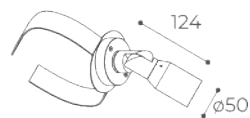

				lm	black
3000K	24V	18° ▲	with honeycomb	103	9026120011
2Wled		18° ▲	without honeycomb	178	9026120111
3 We		36° ▲	with honeycomb	78	9026120211
		36° ▲	without honeycomb	234	9026120311

Tree Spot 03

strap length l 1000mm