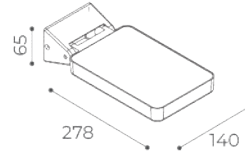

Miron 16

Available finishes:

Light Source power led
Supply 220-240V
Dimmer upon request
CRI ≥80
IP rating IP65
Electrical Class I
Application floor, wall, pole, ceiling
Diffuser transparent screen-printed tempered glass

Power 220-240V 16,8Wled 18,6We
Led Colour temp. 2700K/3000K

				lm	white	sand	graphite	aluminium	corten
2700K 16,8Wled 18,6We	220-240V	30°	2105	900531002	900531003	900531004	900531005	900531008	
		50°	2137	900531012	900531013	900531014	900531015	900531018	
		Street	1580	900531032	900531033	900531034	900531035	900531038	
		Asymmetric	1925	900531022	900531023	900531024	900531025	900531028	

				lm	white	sand	graphite	aluminium	corten
3000K 16,8Wled 18,6We	220-240V	30°	2216	900511002	900511003	900511004	900511005	900511008	
		50°	2249	900511012	900511013	900511014	900511015	900511018	
		Street	1663	900511032	900511033	900511034	900511035	900511038	
		Asymmetric	2026	900511022	900511023	900511024	900511025	900511028