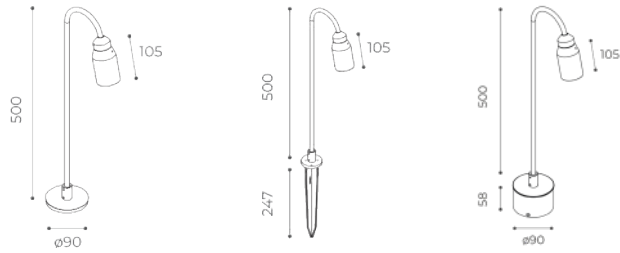

Muse Spot 03 Bend-Shape Stem

h500

Available finishes:

Light Source power led
Supply 24V / 220-240V
Dimmer only 24V (PWM)
CRI ≥80
Electrical Class II, III
IP rating 65
Application ground
Diffuser transparent tempered glass

Power 24V 5,8Wled- 6,3We
220-240V 5,8Wled - 8,6We
Led Colour temp. 2700/3000K

WITH BASE

				lm		black	
2700K 5,8Wled 6,3We	24V	III	▲ 10°	243	with honeycomb	90203211511	
			▲ 10°	405	without honeycomb	90203211611	
			▲ 26°	251	with honeycomb	9020324711	
			▲ 26°	432	without honeycomb	9020324811	
			▲ 52°	135	with honeycomb	9020325111	
			▲ 52°	409	without honeycomb	9020325211	
2700K 5,8Wled 6,3We	220-240V	II	▲ 10°	243	with honeycomb	90203111511	
			▲ 10°	405	without honeycomb	90203111611	
			▲ 26°	251	with honeycomb	9020314711	
			▲ 26°	432	without honeycomb	9020314811	
			▲ 52°	135	with honeycomb	9020315111	
			▲ 52°	409	without honeycomb	9020315211	
3000K 5,8Wled 6,3We	24V	III	▲ 10°	253	with honeycomb	90201211511	
			▲ 10°	422	without honeycomb	90201211611	
			▲ 26°	264	with honeycomb	9020124711	
			▲ 26°	455	without honeycomb	9020124811	
			▲ 52°	142	with honeycomb	9020125111	
			▲ 52°	431	without honeycomb	9020125211	
3000K 5,8Wled 6,3We	220-240V	II	▲ 10°	253	with honeycomb	90201111511	
			▲ 10°	422	without honeycomb	90201111611	
			▲ 26°	264	with honeycomb	9020114711	
			▲ 26°	455	without honeycomb	9020114811	
			▲ 52°	142	with honeycomb	9020115111	
			▲ 52°	431	without honeycomb	9020115211	

WITH SPIKE

				lm		black	
2700K 5,8Wled 6,3We	24V	III	▲ 10°	243	with honeycomb	90203211711	
			▲ 10°	405	without honeycomb	90203211811	
			▲ 26°	251	with honeycomb	9020324911	
			▲ 26°	432	without honeycomb	9020325011	
			▲ 52°	135	with honeycomb	9020325311	
			▲ 52°	409	without honeycomb	9020325411	
3000K 5,8Wled 6,3We	24V	II	▲ 10°	253	with honeycomb	90201211711	
			▲ 10°	422	without honeycomb	90201211811	
			▲ 26°	264	with honeycomb	9020124911	
			▲ 26°	455	without honeycomb	9020125011	
			▲ 52°	142	with honeycomb	9020125311	
			▲ 52°	431	without honeycomb	9020125411