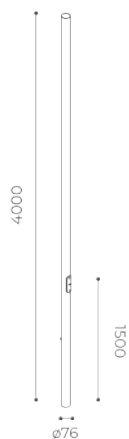

code **90245**

Pole connector Ø60
colour **Aluminium**

code **90255**

ACCESSORIES:

code **90214 / 90215 / 90234 / 90235 / 90224 / 90225 / 90244 / 90245 / 90255**

ACCESSORIES

Ø76mm
h4000mm
colour **White**

code **90622**