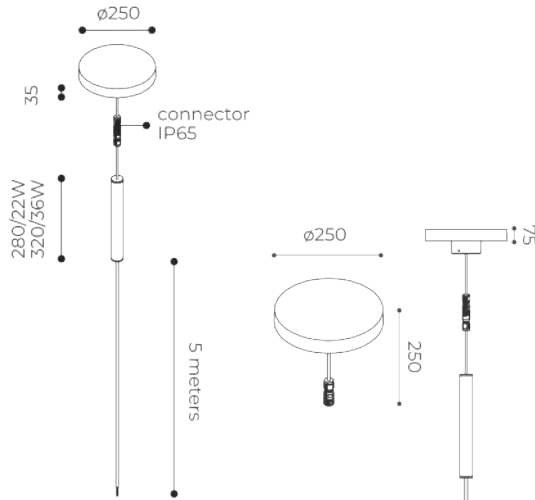

Nail Sandblasted Glass

Ø60

Available finishes:

Light Source power led
Supply 220 - 240V
Dimmer upon request
CRI ≥80
IP rating IP65
Electrical Class I
Application top pole
Diffuser tempered transparent glass

Power 220-240V 22W/led 25We
Led Colour temp. 3000K

Ø60

		lm	white	sand	graphite
3000K	220- 240V	diffused	2330	902111062	902111063
22W/led					902111064
25We