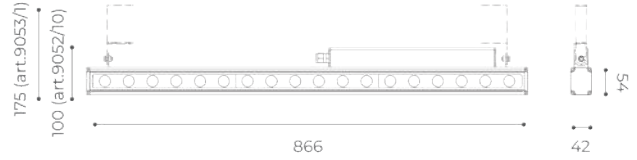

Lightsaber power led

L866mm

Available finishes:

Light Source power led
Power 220-240V
Dimmer upon request
CRI ≥80
IP Rating IP65
Electrical Class I
Application wall, floor, roof
Diffuser tempered extra-clear glass, silk-screened

Power 220-240V
36,6Wled - 41,7We
Led Colour temp. 2700K/3000K