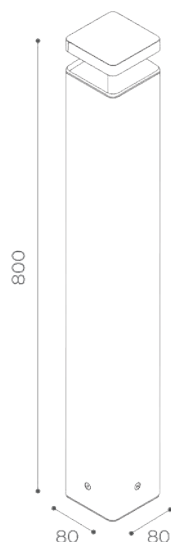

Matita Square

h800

Available finishes:

- white
- sand
- graphite
- aluminium
- corten

Light Source mid power led
Supply 220-240V
CRI ≥80
Electrical Class II
IP rating 65
Application ground
Diffuser frosted polycarbonate

Power 220-240V 6,2Wled 8,5We
Led Colour temp. 2700K/3000K

		lm		white	sand	graphite	aluminium	corten
2700K 6,2Wled 8,5 We	220- 240V	White Reflector	350	901331042	901331043	901331044	901331045	901331048
		Black Reflector	212	901331052	901331053	901331054	901331055	901331058
3000K 6,2Wled 8,5 We	220- 240V	White Reflector	368	901311042	901311043	901311044	901311045	901311048
		Black Reflector	223	901311052	901311053	901311054	901311055	901311058

ACCESSORIES:

code 9041 | anchor bolts □76(100 min) x 160mm