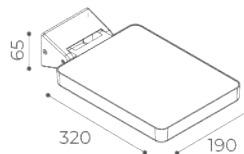

Miron 24

Available finishes:

- White
- Sand
- Graphite
- Aluminium
- Corten

Light Source power led
Supply 220-240V
Dimmer upon request
CRI ≥80
IP rating IP65
Electrical Class I
Application floor, wall, pole, ceiling
Diffuser transparent screen-printed tempered glass

Power 36Wled 40,2We
Led Colour temp. 2700K/3000K

			lm	white	sand	graphite	aluminium	corten
2700K	220-240V	30°	4499	900531052	900531053	900531054	900531055	900531058
36Wled		50°	4565	900531062	900531063	900531064	900531065	900531068
40,2We		Street	3375	900531082	900531083	900531084	900531085	900531088
		Asymmetric	4113	900531072	900531073	900531074	900531075	900531078

			lm	white	sand	graphite	aluminium	corten
3000K	220-240V	30°	4736	900511052	900511053	900511054	900511055	900511058
36Wled		50°	4805	900511062	900511063	900511064	900511065	900511068
40,2We		Street	3553	900511082	900511083	900511084	900511085	900511088
		Asymmetric	4330	900511072	900511073	900511074	900511075	900511078