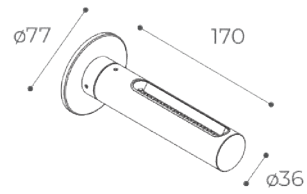

Muse Capsule Wall

mono/double emission

Available finishes:

Light Source mid power led
Supply 24V
Dimmer PWM
CRI ≥80
Electrical Class III
IP rating 65
Application wall
Diffuser polyurethane opal resin

Power 24V 4Wled / 2x4Wled
Led Colour temp. 2700/2800K - 3000/3100K

SUPPORT ONLY:

			lm	black	aluminium	bronze	
2700/2800K	24V	4Wled-4We	mono emission	570	902032747	902032746	902032749
		2x4Wled-2x4We	double emission	2x570	902032757	902032756	902032759

			lm	black	aluminium	bronze	
3000/3100K	24V	4Wled-4We	mono emission	600	902012747	902012746	902012749
		2x4Wled-2x4We	double emission	2x600	902012757	902012756	902012759

The light colour of this fixture may shift by approximately ±150K due to the protective resin covering the leds.

La tonalità di colore è soggetta ad una variazione di ±150K dovuta all'applicazione di resina protettiva sui led.