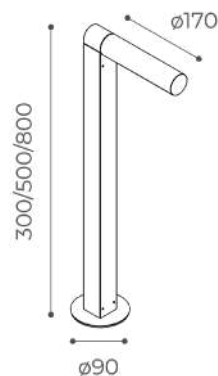

Muse Capsule Bollard

h300 / h500 / h800

Available finishes:

Light Source mid power led
Supply 24V / 220-240V
Dimmer PWM
CRI ≥80
Electrical Class II, III
IP rating 65
Application ground
Diffuser polyurethane opal resin

Power 24V 4Wled
220-240 4Wled 5We
Led Colour temp. 2700/2800K - 3000/3100K

SUPPORT ONLY:

h300

			lm	black	aluminium	bronze
2700/2800K						
4Wled-4We	24V	III	570	902032767	902032766	902032769
4Wled 5,2We	220-240V	II	570	902031767	902031766	902031769

			lm	black	aluminium	bronze
3000/3100K						
4Wled-4We	24V	III	600	902012767	902012766	902012769
4Wled 5,2We	220-240V	II	600	902011767	902011766	902011769

h500

			lm	black	aluminium	bronze
2700/2800K						
4Wled-4We	24V	III	570	902032777	902032776	902032779
4Wled 5,2We	220-240V	II	570	902031777	902031776	902031779

			lm	black	aluminium	bronze
3000/3100K						
4Wled-4We	24V	III	600	902012777	902012776	902012779
4Wled 5,2We	220-240V	II	600	902011777	902011776	902011779

h800

			lm	black	aluminium	bronze
2700/2800K						
4Wled-4We	24V	III	570	902032787	902032786	902032789
4Wled 5,2We	220-240V	II	570	902031787	902031786	902031789

			lm	black	aluminium	bronze
3000/3100K						
4Wled-4We	24V	III	600	902012787	902012786	902012789
4Wled 5,2We	220-240V	II	600	902011787	902011786	902011789