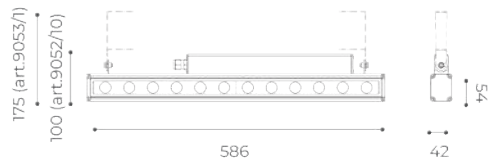

Lightsaber power led

L586mm

Available finishes:

Light Source power led
Power 220-240V
Dimmer upon request
CRI ≥80
IP Rating IP65
Electrical Class I
Application wall, floor, roof
Diffuser tempered extra-clear glass, silk-screened

Power 220-240V
24,6Wled - 29We
Led Colour temp. 2700K / 3000K