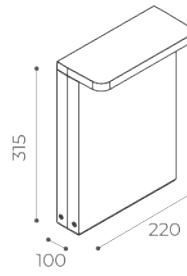

Zeus

h315

Available finishes:

- white
- sand
- graphite
- aluminium
- corten

Light Source mid power led
Supply 220-240V
Dimmer upon request
CRI ≥80
Electrical Class II
IP rating 65
Application ground
Diffuser transparent tempered glass

Power 220-240V 10W
Led Colour temp. led 12,6We 2700K/3000K