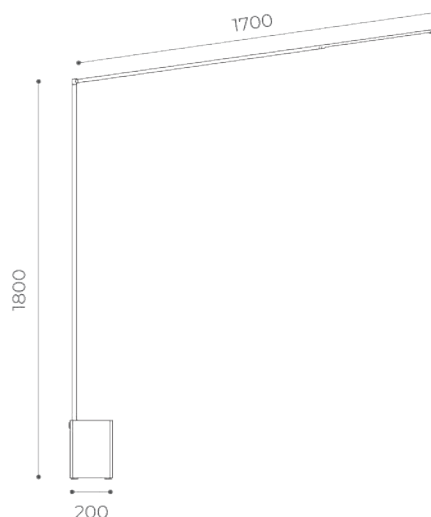

Bella PRO

L 1700

Available finishes:

Light Source mid power led
Supply cell lithium battery;230V
Dimmer yes
CRI ≥80
Electrical Class III, II
IP rating 40
Application floor portable
Diffuser lens

Power 11,5W
Led Colour temp. 2700K - 3000K

Battery Version | IP40

		lm	code
2700K	III	1040	901938057
3000K		1080	901918057
11,5Wled			

Cable Version | IP40

		lm	code
2700K	II	1040	901931077
3000K		1080	901911077
11,5Wled			
14We			

Cable&Plug Version | IP40

		lm	code
2700K	II	1040	901931067
3000K		1080	901911067
11,5Wled			
14We