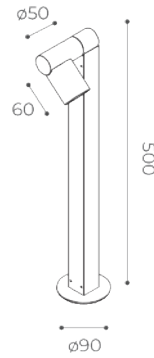

Muse Spot 04

bollard h500

Available finishes:

Light Source	power led
Supply	24V / 220-240V
Dimmer	only 24V (PWM)
CRI	≥80
Electrical Class	II, III
IP rating	65
Application	ground
Diffuser	transparent tempered glass

Power	24V 5,8Wled - 6,3We 220-240V 5,8Wled - 8,6We
Led Colour temp.	2700/3000K