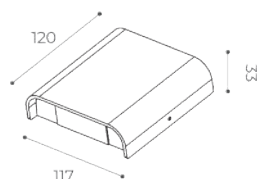

Lucignolo Inox

double emission

Available finishes:

inox

Light Source mid power led
Supply 24V / 220-240V
Dimmer only 24V (PWM)
CRI ≥80
Electrical Class II, III
IP rating 67
Application floor
Diffuser polycarbonate diffuser

Power 24V 2x3Wled
220-240V 2x3Wled - 8We
Led Colour temp. 2700K/3000K