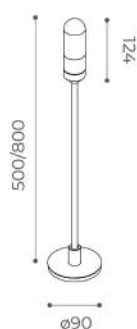

Muse Stilla Decò Stem

h500 / h800

Available finishes:

Light Source mid power led
Supply 24V / 220-240V
Dimmer only 24V (PWM)
CRI ≥90
Electrical Class II, III
IP rating 65
Application floor, ground, roof
Diffuser sandblasted glass

Power 24V 1,5Wled
220-240V 1,5Wled 1,4We
Led Colour temp. 2700/3000K