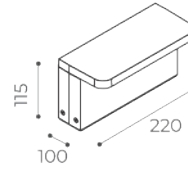

Zeus

h115

Available finishes:

Light Source mid power led
Supply 220-240V
Dimmer upon request
CRI ≥80
Electrical Class II
IP rating 65
Application ground
Diffuser transparent tempered glass

Power 220-240V 10Wled 12,6We
Led Colour temp. 2700K/3000K

		lm	white	sand	graphite	aluminium	corten
2700K 10Wled 12,6 We	220- 240V	645	901531042	901531043	901531044	901531045	901531048
3000K 10Wled 12,6 We	220- 240V	672	901511042	901511043	901511044	901511045	901511048